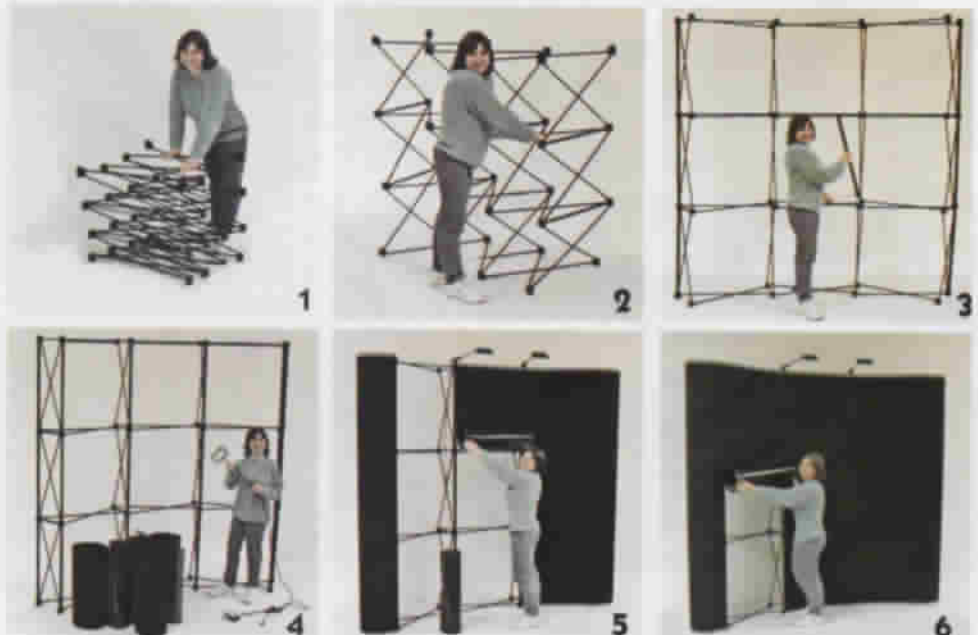

Pop Up Trade Show Booth Kit

- **Fast Set Up**
- **Fast Knock Down**
- **Tough Metal Frame**
- **Portable**
- **Professional**

EASY SET UP

All Kits Include:

- **2 Halogen Lights**
- **Wheeled Kit Case**
- **Podium with Fabric Cover**
- **Hook & Loop Fabric Panels**
- **Magnetic Slot Bars**

Complete Kit Fits Neatly into HardShell Travel Case

- **Powerful 200 Watt Halogen Floodlights Two in Kit**

Sturdy Carrying Case with Wheels

8 foot Wide
8 Foot High
CURVED
Pop Up Kit

\$1129

10 foot Wide
8 Foot High
CURVED
Pop Up Kit