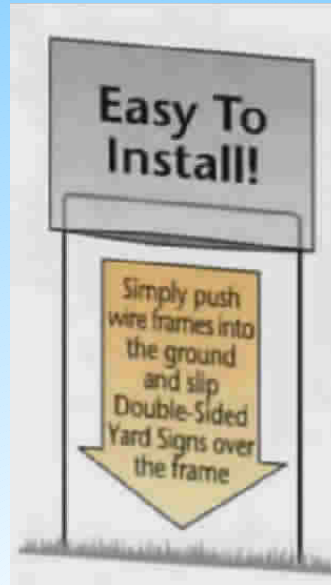

# Double Sided Yard Signs with Wire Frames

2011

\*18 point white poster board; 16" x 26", frame is 22" x 34"

Double-Sided Yard Sign  
Wire Frames are made from heavy gauge.

Signs Are Folded In Half Along The Top Edge And Glued Along The Sides. There Are No Staples, Simply Slide The Sign Over The Wire Frame.

## Material:

White poster board. Plastic coated on both sides for weather resistance. Side edges are glued to form a two-sided yard sign. Wire frames are heavy-duty, high tensile, spring steel wire.

Imprint can be no closer than 3/4" from all edges.