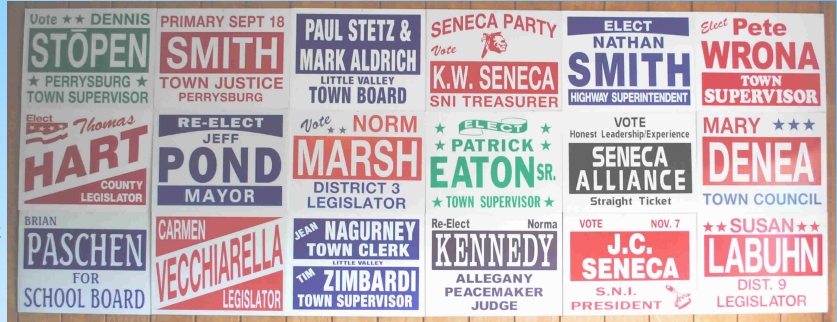

ELECTION SIGNS 2011 CORRUGATED PLASTIC

- *About 1-1/2 to 2 Weeks Turnaround
- *Orders must be Paid In Full when Ordered
- *All Copy Must be the Same on All Signs

- *18" x 24" Corrugated Plastic
- *White Corrugated Plastic

1 SIDED

	25	50	100	250	500	1,000
1 COLOR	\$7.95	\$5.49	\$3.36	\$3.07	\$2.69	\$2.46
2 COLOR	\$11.18	\$7.36	\$4.91	\$3.85	\$3.07	\$2.68

2 SIDED

	25	50	100	250	500	1,000
1 COLOR	\$9.50	\$6.32	\$4.39	\$3.58	\$3.09	\$2.86
2 COLOR	\$12.18	\$8.36	\$5.91	\$4.85	\$3.69	\$3.30

FULL COLOR ****Must buy in Increments of 10**

	10	20	30	40+
1 SIDED	\$11.00	\$9.00	\$8.50	\$8.00
2 SIDED	\$13.00	\$11.00	\$10.50	\$10.00

WIRE STAKES:	1-24	\$1.99 EA.
	25-99	\$1.49 EA.
	100 PLUS	\$0.99 EA.