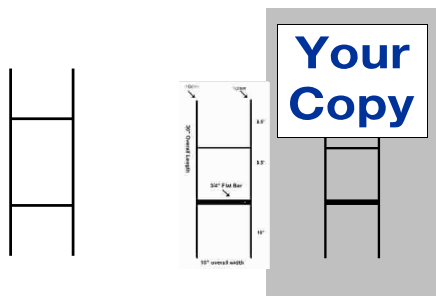

10mm (≈3/8")

SCHUBERT ENTERPRISES, LLC

5109 Rt. 353, Salamanca, N.Y. 14779 Phone & Fax (716) 938-9034 www.schubertent.com

Economy Signs By The Sheet (1 Size, Different Copy): 2024.1

We have a 4' x 8' Sheet of Corrugated Plastic Flatbed Printed 1 or 2 Sided and than Cut into One of the following Sizes and than Shipped to us.

10mm Corrugated Plastic with Full Color (1 or 2 Sided, Same Price)

*Step 1: Pick A Size Below (Size you pick will determine the Number of Signs you get per sheet. Sheet Must be cut into One of the Sizes Below)

*Pricing: $211.00 per sheet (Simple Layout) Includes 1 Message

*Add $6.00 ea. additional Simple Copy Change

*Elaborate Layout &/or Extensive Wording will Cost More (Get a Quote)

**Limited Supply

Old Style Wire Stakes (10mm) *for 10mm Corrugated Plastic

**Limited Stock

(1)	$15.50 ea.	(1)	$29.50 ea.
(2-4)	$14.00 ea.	(2-4)	$25.50 ea.
(5+)	$13.00 ea.	(5-9)	$22.00 ea.
		(10-19)	$20.50 ea.
		(20+)	$19.50 ea.

Example: (10) 24"(w) x 18"(h)

* (1) Sheet (1 Message) $211.00
* No Addition Copy Changes +$ 0.00
* Sub Total $211.00

Example: (10) 24"(w) x 18"(h)

* (1) Sheet (1 Message) $211.00
* (4) Addition Copy Changes +$ 24.00
* Sub Total $235.00