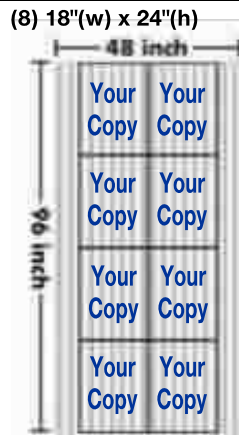

**10mm Corrugated Plastic with Full Color (1 or 2 Sided, Same Price)**

**\*Step 1: Pick A Size Below** (Size you pick will determine the Number of Signs you get per sheet. Sheet Must be cut into One of the Sizes Below)

**Old Style Wire Stakes (10mm) \*for 10mm Corrugated Plastic**

**\*\*Limited Stock**

(1)	\$15.50 ea.	(1)	\$29.50 ea.
(2-4)	\$14.00 ea.	(2-4)	\$25.50 ea.
(5+)	\$13.00 ea.	(5-9)	\$22.00 ea.
		(10-19)	\$20.50 ea.
		(20+)	\$19.50 ea.

**Example:** (10) 24"(w) x 18"(h)

\* (1) Sheet (1 Message) \$211.00  
 \* No Addition Copy Changes +\$ 0.00  
 \* Sub Total \$211.00

**Example:** (10) 24"(w) x 18"(h)

\* (1) Sheet (1 Message) \$211.00  
 \* (4) Addition Copy Changes +\$ 24.00  
 \* Sub Total \$235.00

(5) 24"(w) x 36"(h)  
 \*We do NOT Recommend using Wire Stakes on this size.

(4) 36"(w) x 24"(h)  
 \*We do NOT Recommend using Wire Stakes on this size.

(24) 24"(w) x 8"(h)

(32) 24"(w) x 6"(h)

10mm ( $\approx 3/8''$ )