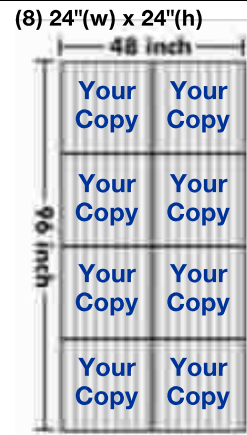

**10mm Corrugated Plastic with Full Color (1 or 2 Sided, Same Price)**

**\*Step 1: Pick A Size Below** (Size you pick will determine the Number of Signs you get per sheet. Sheet Must be cut into One of the Sizes Below)

**Old Style Wire Stakes (10mm) \*for 10mm Corrugated Plastic**

**\*\*Limited Stock**

(1)	\$15.50 ea.	(1)	\$29.50 ea.
(2-4)	\$14.00 ea.	(2-4)	\$25.50 ea.
(5+)	\$13.00 ea.	(5-9)	\$22.00 ea.
		(10-19)	\$20.50 ea.
		(20+)	\$19.50 ea.

**Example:** (10) 24"(w) x 18"(h)

\* (1) Sheet (1 Message) \$211.00  
 \* No Addition Copy Changes +\$ 0.00  
 \* Sub Total \$211.00

**Example:** (10) 24"(w) x 18"(h)

\* (1) Sheet (1 Message) \$211.00  
 \* (4) Addition Copy Changes +\$ 24.00  
 \* Sub Total \$235.00

(5) 24"(w) x 36"(h)  
 \*We do NOT Recommend using Wire Stakes on this size.

(4) 36"(w) x 24"(h)  
 \*We do NOT Recommend using Wire Stakes on this size.

(24) 24"(w) x 8"(h)

(32) 24"(w) x 6"(h)

10mm ( $\approx 3/8''$ )