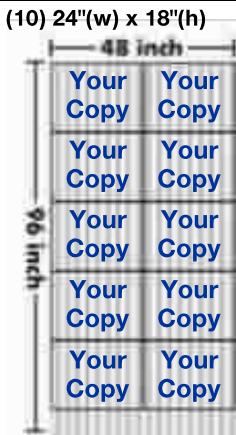

**10mm Corrugated Plastic with Full Color (1 or 2 Sided, Same Price)**

**\*Step 1: Pick A Size Below** (Size you pick will determine the Number of Signs you get per sheet. Sheet Must be cut into One of the Sizes Below)

**\*Pricing: \$211.00 per sheet (Simple Layout) Includes 1 Message**

**\*Add \$6.00 ea. additional Simple Copy Change**

**\*Elaborate Layout &/or Extensive Wording will Cost More (Get a Quote)**

**\*\*Limited Supply**

**Old Style Wire Stakes (10mm) \*for 10mm Corrugated Plastic**

**\*\*Limited Stock**

(1)	\$15.50 ea.	(1)	\$29.50 ea.
(2-4)	\$14.00 ea.	(2-4)	\$25.50 ea.
(5+)	\$13.00 ea.	(5-9)	\$22.00 ea.
		(10-19)	\$20.50 ea.
		(20+)	\$19.50 ea.

**Example:** (10) 24"(w) x 18"(h)

\* (1) Sheet (1 Message) \$211.00  
 \* No Addition Copy Changes +\$ 0.00  
 \* Sub Total \$211.00

**Example:** (10) 24"(w) x 18"(h)

\* (1) Sheet (1 Message) \$211.00  
 \* (4) Addition Copy Changes +\$ 24.00  
 \* Sub Total \$235.00