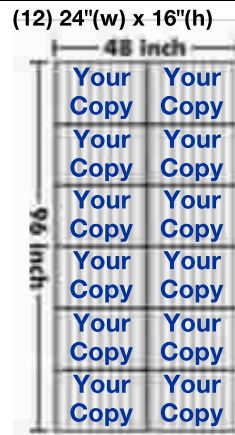

**10mm Corrugated Plastic with Full Color (1 or 2 Sided, Same Price)**

**\*Step 1: Pick A Size Below** (Size you pick will determine the Number of Signs you get per sheet. Sheet Must be cut into One of the Sizes Below)

**\*Pricing: \$211.00 per sheet (Simple Layout) Includes 1 Message**

**\*Add \$6.00 ea. additional Simple Copy Change**

**\*Elaborate Layout &/or Extensive Wording will Cost More (Get a Quote)**

**\*\*Limited Supply**

**Old Style Wire Stakes (10mm) \*for 10mm Corrugated Plastic**

**\*\*Limited Stock**

(1)	\$15.50 ea.	(1)	\$29.50 ea.
(2-4)	\$14.00 ea.	(2-4)	\$25.50 ea.
(5+)	\$13.00 ea.	(5-9)	\$22.00 ea.
		(10-19)	\$20.50 ea.
		(20+)	\$19.50 ea.

**Example:** (10) 24"(w) x 18"(h)

\* (1) Sheet (1 Message) \$211.00  
 \* No Addition Copy Changes +\$ 0.00  
 \* Sub Total \$211.00

**Example:** (10) 24"(w) x 18"(h)

\* (1) Sheet (1 Message) \$211.00  
 \* (4) Addition Copy Changes +\$ 24.00  
 \* Sub Total \$235.00