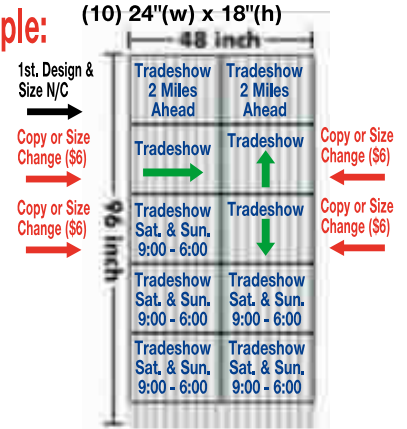

10mm Corrugated Plastic with Full Color (1 or 2 Sided, Same Price)

*Step 1: Pick A Size Below (Size you pick will determine the Number of Signs you get per sheet. Sheet Must be cut into One of the Sizes Below)

(10) 24"(w) x 18"(h)

(8) 18"(w) x 24"(h)

(12) 24"(w) x 16"(h)

(8) 24"(w) x 24"(h)

(5) 24"(w) x 36"(h)

*We do NOT Recommend using Wire Stakes on this size.

(4) 36"(w) x 24"(h)

*We do NOT Recommend using Wire Stakes on this size.

(24) 24"(w) x 8"(h)

(32) 24"(w) x 6"(h)

10mm ($\approx 3/8''$)

SCHUBERT
ENTERPRISES, LLC

5109 Rt. 353, Salamanca, N.Y. 14779

Phone & Fax (716) 938-9034

www.schubertent.com

Economy Signs By The Sheet (Different Sizes, Different Copy): 2023.2

4' x 8' Sheet: is Printed & Cut into Signs between the Size of 6" x 6" up to 3' x 2' or 2' x 3', No Larger.

Example:	*(1) Sheet (w/1 Message)	\$206.00
	*(4) Copy &/or Size Changes	+ \$ 24.00
	*Sub Total	\$230.00