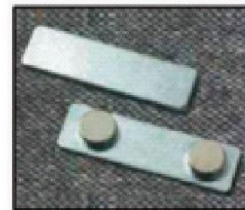

*Brass Sign Add 25% to the Price

*Duplicate Nametags deduct 10%

THREE SIZES:

*3" X 1"

*3" X 1-1/2"

FASTENERS FOR NAMETAGS

Safety Pin

Pocket Clip

Bull Dog

Magnet

2023.1

Flat Wall Holder

- *Holder Available in Gold & Silver
- *Holder on 2" x 8" & 2" x 10" is also Available in Black
- *Brass Sign Add 25% to the Price

		Holder & Sign	Sign Only		Holder Only
1" x 8"		\$ 39.85	\$ 25.25		\$ 14.60
2" x 8"		\$ 45.80	\$ 29.00		\$ 16.80
2" x 10"		\$ 47.65	\$ 29.75		\$ 17.90