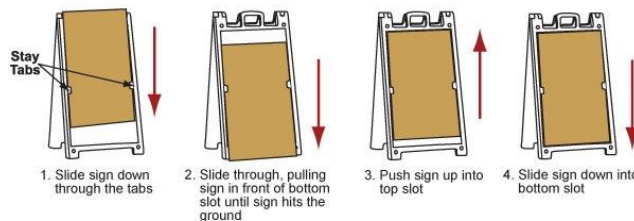

*Pricing in **Yellow Below** is for (1) A-Frame & (4) 2 Sided Signs (so you can have your message showing on both sides of the A-Frame & a 3 Additional Messages that you can Change To.

A-FRAME WITH 4 SIGN MESSAGES = (4) 2 Sided Sign

*\$146 for Sheet, plus 3 copy changes (\$5ea., \$15)

(1) Signicade Deluxe A-Frame		\$ 138.02
(1) Sheet= (4) 2' x 3' Corrugated Plastic Signs (2 Sided)	+	\$161.00
**SUB TOTAL (1) A-Frame & (4) Messages (2 Sided Signs)		\$ 299.02

***We have a Sheet of Corrugated Plastic Printed 2 Sides and then Cut into (4) (2 Sided) 2' x 3' Signs that give you 4 Messages that can be displayed on both sides of the A-Frame.**

***These are Printed on a Flatbed Printing & are not laminated.**

***Price is for Simple Layouts.**

(1) Sheet = (4) 2 Sided Signs

2022.2 QUICK SIGN A-FRAME SIGN

- *Quick Sign is a Double Sided A-Frame Stand Made of Plastic.
- *A-Frame Available in White Only.
- *A-Frame Holds (2) 24”(w) x 18”(h) Signs.
- *Frame Size: 30.5” (w) x 26”(h)