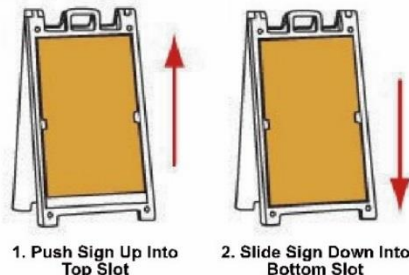

QUICK SIGN A-FRAME & 10 MESSAGES (10 SIGNS)

- *Pricing in Yellow Below is for (1) A-Frame & (10) 2 Sided Signs.
- *We have a Sheet of Corrugated Plastic Printed 2 Sides and then Cut into (10) (2 Sided) 24” x 18” Signs that give you 10 Messages that can be displayed on both sides of the A-Frame.
- *These are Printed on a Flatbed Printing & are Not Laminated.

A-FRAME WITH 10 SIGNS (2 Sided) *$146 for Sheet, plus 9 copy changes ($5 ea., $45)

(1) Quick Sign A-Frame				$ 110.33
(10) 24" x 18" Corrugated Plastic Signs (2 Sided)		+		$191.00
**SUB TOTAL (1) A-Frame & 10 Signs (2 Sided)				$ 301.33

(1) Sheet = (10) 2 Sided Signs

Front of Sheet (5 Messages)		Back of Sheet (5 Messages)	
Design 1	Design 1	Design 6	Design 6
Design 2	Design 2	Design 7	Design 7
Design 3	Design 3	Design 8	Design 8
Design 4	Design 4	Design 9	Design 9
Design 5	Design 5	Design 10	Design 10