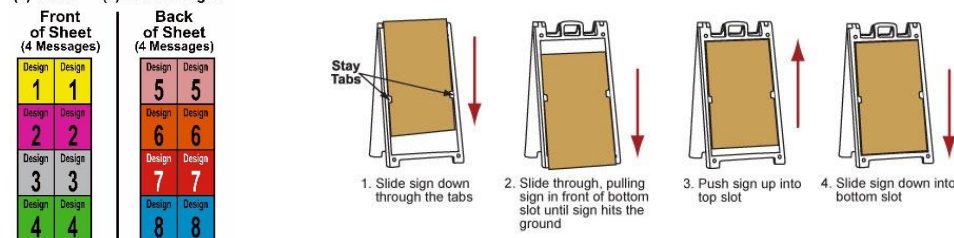

SIGNACADE A-FRAME & 8 MESSAGES (8 SIGNS)

- *Pricing in Yellow Below is for (1) A-Frame & (8) 2 Sided Signs.
- *We have a Sheet of Corrugated Plastic Printed 2 Sides and then Cut into (8) (2 Sided) 18” x 24” Signs that give you 8 Messages that can be displayed on both sides of the A-Frame.
- *These are Printed on a Flatbed Printing & are Not Laminated.
- *Prices are Simple Layouts.

A-FRAME WITH 10 SIGNS (2 Sided) *$146 for Sheet, plus 7 copy changes ($5 ea., $45)

(1) Signacade MDX A-Frame			$ 127.89
(8) 24" x 18" Corrugated Plastic Signs (2 Sided)		+	$181.00
**SUB TOTAL (1) A-Frame & 8 Signs (2 Sided)			$ 308.89

(1) Sheet = (8) 2 Sided Signs