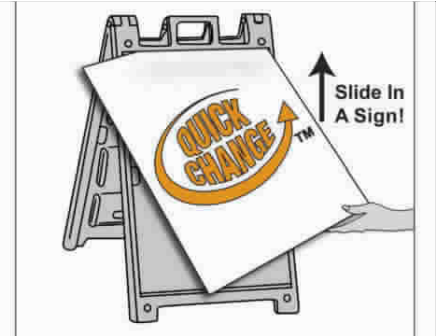

2022.2 A-FRAME SIGNS

Holds
2'(w) x 3'(h)
Signs

Holds
24"(w) x 18"(h)
Signs

Holds
18"(w) x 24"(h)
Signs

Holds
3'(w) x 4'(h)
Signs

2022.2 SIGNICADE DELUXE A-FRAME SIGN

- *Heavy Duty A-Frame (27.125" x 46.375")
- *A-Frame Available in White or Black
- *Holds (2) 2'(w) x 3'(h) Signs

SIGNICADE DELUXE A-FRAME & 1 MESSAGE (2 SIGNS)

*Pricing in **Green Below** is for (1) A-Frame & (2) 1 Sided Signs (so you can have your message showing on both sides of the A-Frame).

A-FRAME WITH SIGNS

(1) Signicade Deluxe A-Frame				\$ 138.02
(2) 2' x 3' Corrugated Plastic Signs (1 Sided)	\$ 62.03	ea.	+	\$124.06
**SUB TOTAL (1) A-Frame & (2) (1 Sided Signs)				\$ 262.08

SIGNICADE DELUXE A-FRAME & 2 MESSAGES (2 SIGNS)

*Pricing in **Blue Below** is for (1) A-Frame & (2) 2 Sided Signs (so you can have your message showing on both sides of the A-Frame & a 2nd Message on the Back Side of the Signs that you can Change Messages by Flipping the Sign Boards Over).