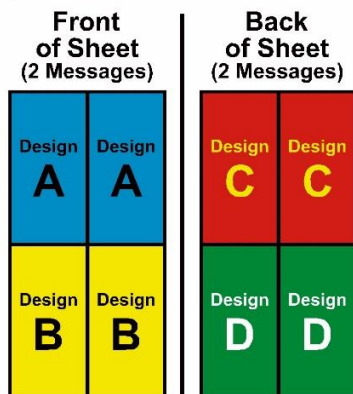

*Pricing in **Yellow Below** is for (1) A-Frame & (4) 2 Sided Signs (so you can have your message showing on both sides of the A-Frame & a 3 Additional Messages that you can Change To.

A-FRAME WITH 4 SIGN MESSAGES = (4) 2 Sided Sign

*\$146 for Sheet, plus 3 copy changes (\$5ea., \$15)

(1) Signicade Deluxe A-Frame		\$ 138.02
(1) Sheet= (4) 2' x 3' Corrugated Plastic Signs (2 Sided)	+	\$161.00
**SUB TOTAL (1) A-Frame & (4) Messages (2 Sided Signs)		\$ 299.02

***We have a Sheet of Corrugated Plastic Printed 2 Sides and then Cut into (4) (2 Sided) 2' x 3' Signs that give you 4 Messages that can be displayed on both sides of the A-Frame.**

***These are Printed on a Flatbed Printing & are not laminated.**

***Price is for Simple Layouts.**

(1) Sheet = (4) 2 Sided Signs

2022.2 QUICK SIGN A-FRAME SIGN

- *Quick Sign is a Double Sided A-Frame Stand Made of Plastic.
- *A-Frame Available in White Only.
- *A-Frame Holds (2) 24”(w) x 18”(h) Signs.
- *Frame Size: 30.5” (w) x 26”(h)