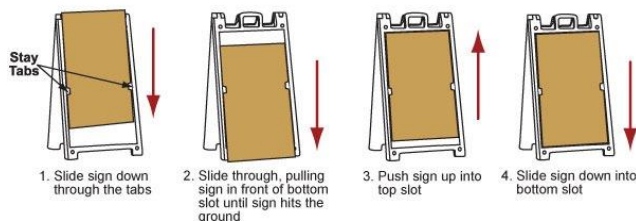

SOLD INDIVIDUALLY

		(1)	(2-3)	(4-5)	(6-9)	(10+)
Signicade Deluxe A-Frame	2' x 3'	$ 138.02	$ 132.50	$ 131.12	$ 129.74	$ 128.36
		(1)	(2-3)	(4-5)	(6-9)	(10+)
2' x 3' Corrugated Plastic Signs	(1 Sided)	$ 64.03	$ 62.03	$ 60.03	$ 58.03	$ 56.03
	(2 Sided)	$ 102.44	$ 99.24	$ 96.04	$ 92.84	$ 89.64