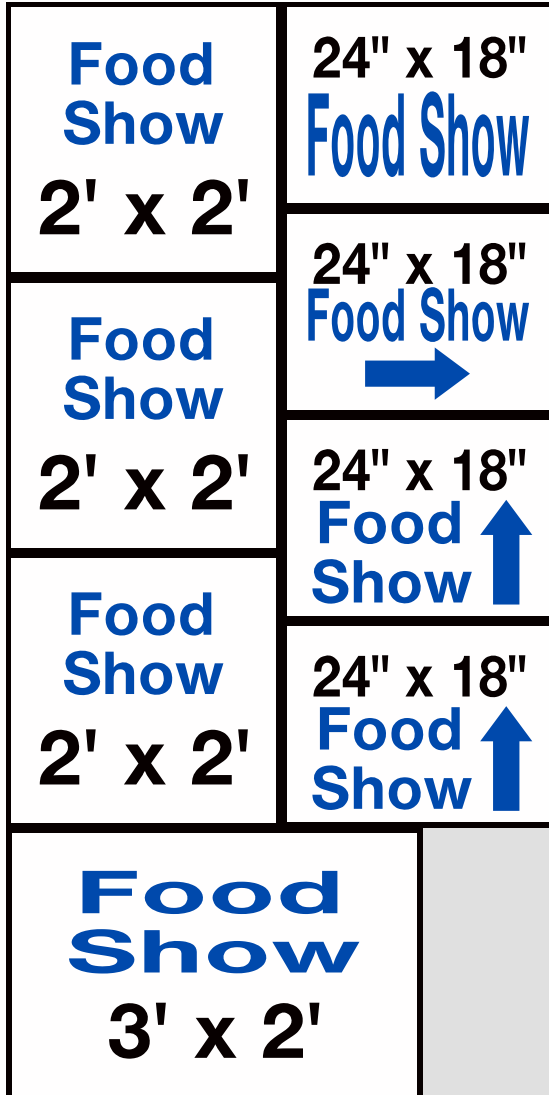

1 st. Design &/or Size N/C →