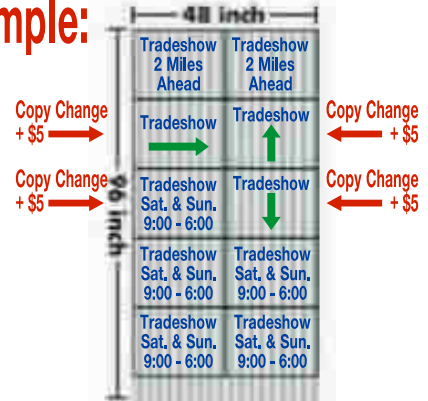

Example:

*(1) Sheet (1 Message) \$146.00
 *No Addition Copy Changes +\$ 0.00
 *Sub Total \$146.00

(10) 24"(w) x 18"(h)

Example:

*(1) Sheet (1 Message) \$146.00
 *(4) Addition Copy Changes +\$ 20.00
 *Sub Total \$166.00

(10) 24"(w) x 18"(h)

(10) 24"(w) x 18"(h)

(8) 18"(w) x 24"(h)

(12) 24"(w) x 16"(h)

(8) 24"(w) x 24"(h)

(5) 24"(w) x 36"(h)

*We do NOT Recommend using Wire Stakes on this size.

(4) 36"(w) x 24"(h)

*We do NOT Recommend using Wire Stakes on this size.

(24) 24"(w) x 8"(h)

(32) 24"(w) x 6"(h)

4mm (≈3/16")

Economy Signs By The Sheet (Different Sizes, Different Copy): 2022.2

4mm Corrugated Plastic with Full Color Print (1 or 2 Sided, Same Price)

\$146.00 per sheet (Simple Layout) Includes 1 Message, 1 Size

*Add \$5.00 ea. Additional Simple Copy Change &/or Size Change

*Elaborate Layout &/or Extensive Wording will Cost More (Get a Quote)

4' x 8' Sheet: is Printed & Cut into Signs between the Size of 6" x 6" up to 3' x 2' or 2' x 3', No Larger.