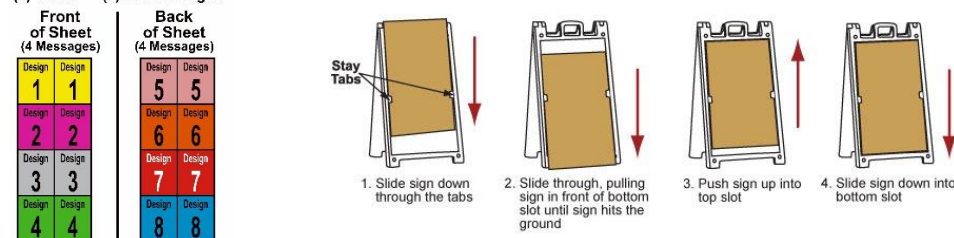

SIGNACADE A-FRAME & 8 MESSAGES (8 SIGNS)

- *Pricing in Yellow Below is for (1) A-Frame & (8) 2 Sided Signs.
- *We have a Sheet of Corrugated Plastic Printed 2 Sides and then Cut into (8) (2 Sided) 18” x 24” Signs that give you 8 Messages that can be displayed on both sides of the A-Frame.
- *These are Printed on a Flatbed Printing & are Not Laminated.
- *Prices are Simple Layouts.

A-FRAME WITH 10 SIGNS (2 Sided) *$141 for Sheet, plus 7 copy changes ($5 ea., $45)

(1) Signacade MDX A-Frame			$ 127.89
(8) 24" x 18" Corrugated Plastic Signs (2 Sided)		+	$176.00
**SUB TOTAL (1) A-Frame & 8 Signs (2 Sided)			$ 303.89

(1) Sheet = (8) 2 Sided Signs