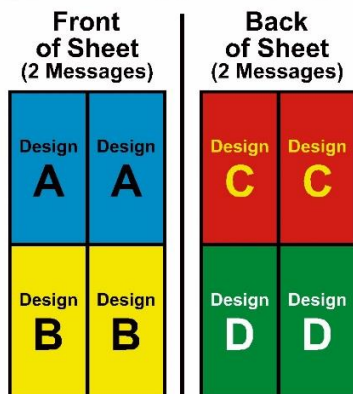

### SIGNICADE DELUXE A-FRAME & 4 MESSAGES (4 SIGNS)

\*Pricing in **Yellow Below** is for (1) A-Frame & (4) 2 Sided Signs (so you can have your message showing on both sides of the A-Frame & a 3 Additional Messages that you can Change To.

A-FRAME WITH 4 SIGN MESSAGES = (4) 2 Sided Sign

\*\$141 for Sheet, plus 3 copy changes (\$5ea., \$15)

(1) Signacade Deluxe A-Frame		\$ 138.02
(1) Sheet= (4) 2' x 3' Corrugated Plastic Signs (2 Sided)	+	\$156.00
<b>**SUB TOTAL (1) A-Frame &amp; (4) Messages (2 Sided Signs)</b>		<b>\$ 294.02</b>

**\*We have a Sheet of Corrugated Plastic Printed 2 Sides and then Cut into (4) (2 Sided) 2' x 3' Signs that give you 4 Messages that can be displayed on both sides of the A-Frame.**

**\*These are Printed on a Flatbed Printing & are not laminated.**

**\*Price is for Simple Layouts.**

(1) Sheet = (4) 2 Sided Signs