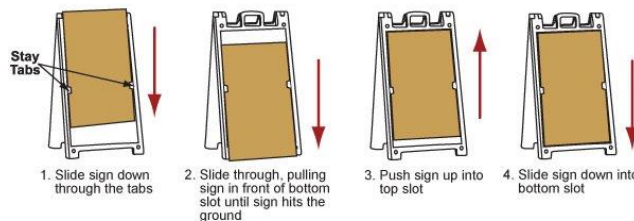

SIGNICADE DELUXE A-FRAME & 4 MESSAGES (4 SIGNS)

*Pricing in **Yellow Below** is for (1) A-Frame & (4) 2 Sided Signs (so you can have your message showing on both sides of the A-Frame & a 3 Additional Messages that you can Change To.

A-FRAME WITH 4 SIGN MESSAGES = (4) 2 Sided Sign

*$141 for Sheet, plus 3 copy changes ($5ea., $15)

(1) Signacade Deluxe A-Frame		$ 138.02
(1) Sheet= (4) 2' x 3' Corrugated Plastic Signs (2 Sided)	+	$156.00
**SUB TOTAL (1) A-Frame & (4) Messages (2 Sided Signs)		$ 294.02

*We have a Sheet of Corrugated Plastic Printed 2 Sides and then Cut into (4) (2 Sided) 2' x 3' Signs that give you 4 Messages that can be displayed on both sides of the A-Frame.

*These are Printed on a Flatbed Printing & are not laminated.

*Price is for Simple Layouts.

(1) Sheet = (4) 2 Sided Signs