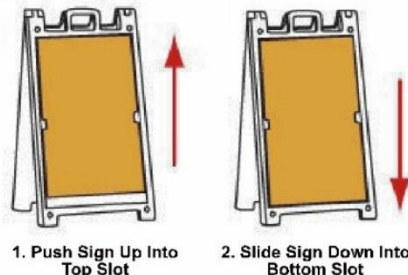

QUICK SIGN A-FRAME & 10 MESSAGES (10 SIGNS)

- *Pricing in **Yellow Below** is for (1) A-Frame & (10) 2 Sided Signs.
- *We have a Sheet of Corrugated Plastic Printed 2 Sides and then Cut into (10) (2 Sided) 24” x 18” Signs that give you 10 Messages that can be displayed on both sides of the A-Frame.
- *These are Printed on a Flatbed Printing & are Not Laminated.

A-FRAME WITH 10 SIGNS (2 Sided) *$141 for Sheet, plus 9 copy changes ($5 ea., $45)

(1) Quick Sign A-Frame				$ 110.33
(10) 24" x 18" Corrugated Plastic Signs (2 Sided)		+		$186.00
**SUB TOTAL (1) A-Frame & 10 Signs (2 Sided)				$ 296.33

(1) Sheet = (10) 2 Sided Signs

Front of Sheet (5 Messages)		Back of Sheet (5 Messages)	
Design 1	Design 1	Design 6	Design 6
Design 2	Design 2	Design 7	Design 7
Design 3	Design 3	Design 8	Design 8
Design 4	Design 4	Design 9	Design 9
Design 5	Design 5	Design 10	Design 10