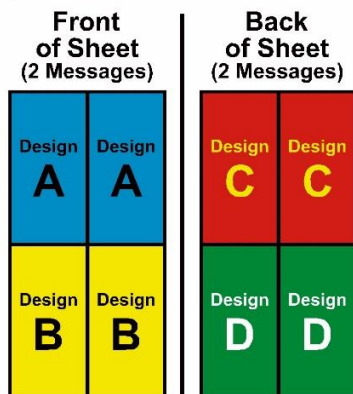

*Pricing in **Yellow Below** is for (1) A-Frame & (4) 2 Sided Signs (so you can have your message showing on both sides of the A-Frame & a 3 Additional Messages that you can Change To.

A-FRAME WITH 4 SIGN MESSAGES = (4) 2 Sided Sign

*\$157 for Sheet, plus 3 copy changes (\$6ea., \$18)

(1) Signicade Deluxe A-Frame		\$ 142.92
(1) Sheet= (4) 2' x 3' Corrugated Plastic Signs (2 Sided)	+	\$175.00
**SUB TOTAL (1) A-Frame & (4) Messages (2 Sided Signs)		\$ 317.92

***We have a Sheet of Corrugated Plastic Printed 2 Sides and then Cut into (4) (2 Sided) 2' x 3' Signs that give you 4 Messages that can be displayed on both sides of the A-Frame.**

***These are Printed on a Flatbed Printing & are not laminated.**

***Price is for Simple Layouts.**

(1) Sheet = (4) 2 Sided Signs

2024.1 QUICK SIGN A-FRAME SIGN

- *Quick Sign is a Double Sided A-Frame Stand Made of Plastic.
- *A-Frame Available in White Only.
- *A-Frame Holds (2) 24”(w) x 18”(h) Signs.
- *Frame Size: 30.5” (w) x 26”(h)