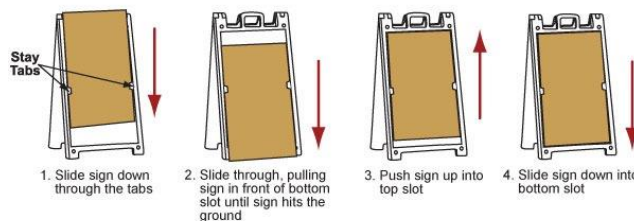

*Pricing in **Yellow Below** is for (1) A-Frame & (4) 2 Sided Signs (so you can have your message showing on both sides of the A-Frame & a 3 Additional Messages that you can Change To.

A-FRAME WITH 4 SIGN MESSAGES = (4) 2 Sided Sign

*\$157 for Sheet, plus 3 copy changes (\$6ea., \$18)

(1) Signicade Deluxe A-Frame		\$ 142.92
(1) Sheet= (4) 2' x 3' Corrugated Plastic Signs (2 Sided)	+	\$175.00
**SUB TOTAL (1) A-Frame & (4) Messages (2 Sided Signs)		\$ 317.92

***We have a Sheet of Corrugated Plastic Printed 2 Sides and then Cut into (4) (2 Sided) 2' x 3' Signs that give you 4 Messages that can be displayed on both sides of the A-Frame.**

***These are Printed on a Flatbed Printing & are not laminated.**

***Price is for Simple Layouts.**

(1) Sheet = (4) 2 Sided Signs

2024.1 QUICK SIGN A-FRAME SIGN

- *Quick Sign is a Double Sided A-Frame Stand Made of Plastic.
- *A-Frame Available in White Only.
- *A-Frame Holds (2) 24”(w) x 18”(h) Signs.
- *Frame Size: 30.5” (w) x 26”(h)