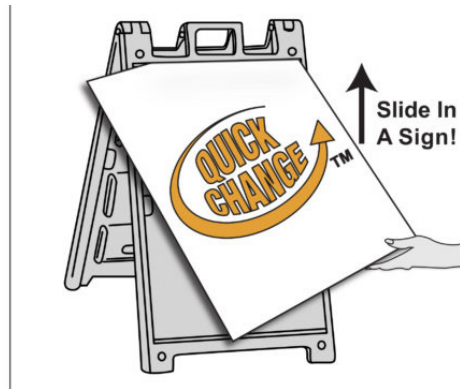

2024.1 A-FRAME SIGNS

**Holds
2'(w) x 3'(h)
Signs**

**Holds
24"(w) x 18"(h)
Signs**

2024.1 SIGNICADE DELUXE A-FRAME SIGN

- *Heavy Duty A-Frame (27.125" x 46.375")
- *A-Frame Available in White or Black
- *Holds (2) 2'(w) x 3'(h) Signs

SIGNICADE DELUXE A-FRAME & 1 MESSAGE (2 SIGNS)

*Pricing in Green Below is for (1) A-Frame & (2) 1 Sided Signs (so you can have your message showing on both sides of the A-Frame).

A-FRAME WITH SIGNS

(1) Signicade Deluxe A-Frame				\$ 142.92
(2) 2' x 3' Corrugated Plastic Signs (1 Sided)	\$ 72.42	ea.	+	\$144.84
**SUB TOTAL (1) A-Frame & (2) (1 Sided Signs)				\$ 287.76

SIGNICADE DELUXE A-FRAME & 2 MESSAGES (2 SIGNS)

*Pricing in Blue Below is for (1) A-Frame & (2) 2 Sided Signs (so you can have your message showing on both sides of the A-Frame & a 2nd Message on the Back Side of the Signs that you can Change Messages by Flipping the Sign Boards Over).