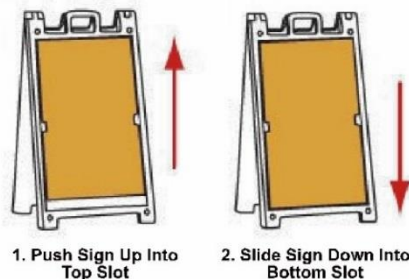

QUICK SIGN A-FRAME & 10 MESSAGES (10 SIGNS)

- *Pricing in Yellow Below is for (1) A-Frame & (10) 2 Sided Signs.
- *We have a Sheet of Corrugated Plastic Printed 2 Sides and then Cut into (10) (2 Sided) 24” x 18” Signs that give you 10 Messages that can be displayed on both sides of the A-Frame.
- *These are Printed on a Flatbed Printing & are Not Laminated.

A-FRAME WITH 10 SIGNS (2 Sided) *$152 for Sheet, plus 9 copy changes ($6 ea., $54)

(1) Quick Sign A-Frame				$ 117.62
(10) 24" x 18" Corrugated Plastic Signs (2 Sided)		+		$211.00
**SUB TOTAL (1) A-Frame & 10 Signs (2 Sided)				$ 328.62

(1) Sheet = (10) 2 Sided Signs

Front of Sheet (5 Messages)		Back of Sheet (5 Messages)	
Design 1	Design 1	Design 6	Design 6
Design 2	Design 2	Design 7	Design 7
Design 3	Design 3	Design 8	Design 8
Design 4	Design 4	Design 9	Design 9
Design 5	Design 5	Design 10	Design 10