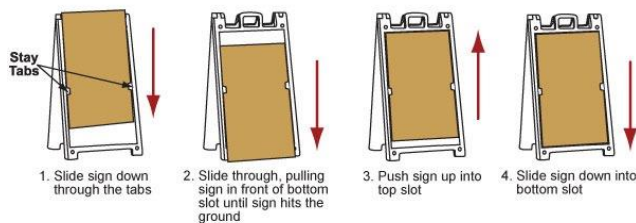

SOLD INDIVIDUALLY

		(1)	(2-3)	(4-5)	(6-9)	(10+)
Signicade Deluxe A-Frame	2' x 3'	$ 142.92	$ 137.20	$ 135.77	$ 134.34	$ 132.91
		(1)	(2-3)	(4-5)	(6-9)	(10+)
2' x 3' Corrugated Plastic Signs	(1 Sided)	$ 76.42	$ 72.42	$ 68.42	$ 64.42	$ 60.42
	(2 Sided)	$ 120.39	$ 116.71	$ 113.03	$ 109.35	$ 105.67