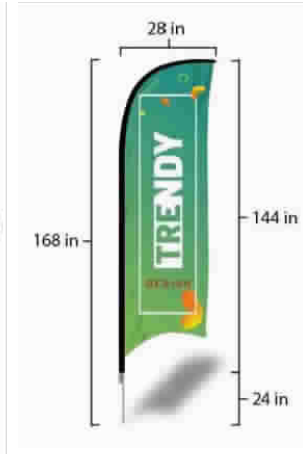

Feather Flags 2023.3

Large

with Full Color Printed Flag
price does not include Pole or Base

Flag w/Pole & Ground Stake
Single Reverse Print: \$232.48
Double Sided Print: \$332.77

Flag w/Pole & Ground Stake Quantity Discounts:
(must be same print):
(2) \$6.00 ea. (off reg. price)
(3-5) \$9.00 ea. (off reg. price)
(5-9) \$12.00 ea. (off reg. price)

Convex

Feather

Tear Drop

Flag Only:

*Single Reverse Print: \$172.77
*Double Sided Print: \$277.17

Flag Quantity Discount (must be same print):
(2) \$4.00 ea. (off reg. price)
(3-5) \$6.00 ea. (off reg. price)
(5-9) \$8.00 ea. (off reg. price)