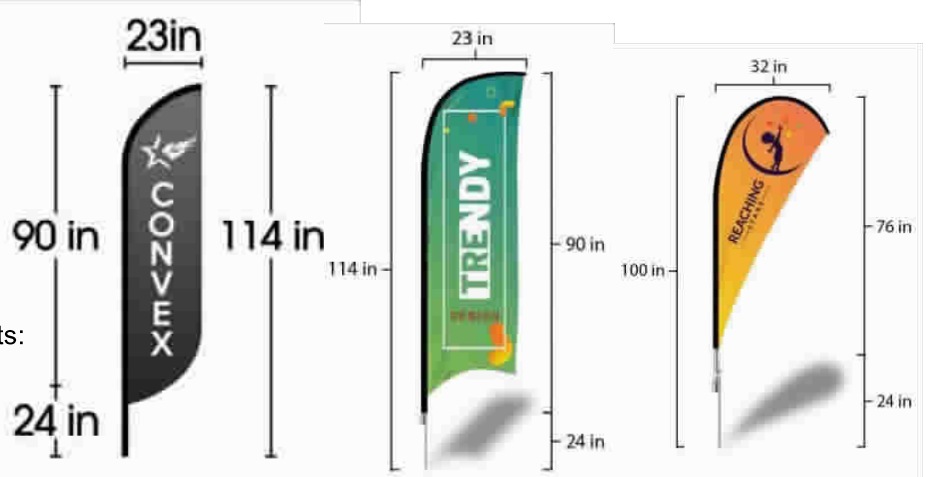

Ground Stake

Flag Pole

Water Bag

Cross Base

Single Reverse Print

Double Sided Print

Feather Flags 2023.3

Available with single sided or double sided artwork Replacement fabric skins offer the flexibility to change your message / image with ease, and for a minimal cost. Ideal for both indoor and outdoor events, trade shows, retail stores, general and off-site promotions and auto dealers, as well as corporate and sporting events.

Small

with Full Color Printed Flag

Flag w/Pole & Ground Stake:

***Single Reverse Print: \$219.98**

***Double Sided Print: \$314.57**

Flag w/Pole & Ground Stake Quantity Discounts:

(must be same print):

(2) \$6.00 ea. (off reg. price)

(3-5) \$9.00 ea. (off reg. price)

(5-9) \$12.00 ea. (off reg. price)

Convex

Feather

Tear Drop

Flag Only:

***Single Reverse Print: \$164.67**

***Double Sided Print: \$263.17**