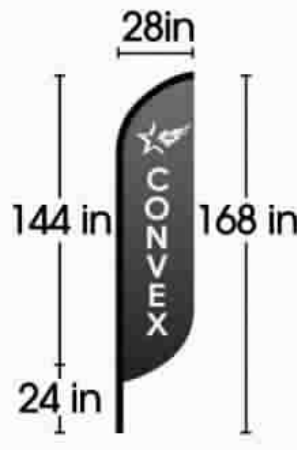

Feather Flags 2023.3

Large

with Full Color Printed Flag
price does not include Pole or Base

Flag w/Pole & Ground Stake
Single Reverse Print: \$232.48
Double Sided Print: \$332.77

Flag w/Pole & Ground Stake Quantity Discounts:
(must be same print):
(2) \$6.00 ea. (off reg. price)
(3-5) \$9.00 ea. (off reg. price)
(5-9) \$12.00 ea. (off reg. price)

Convex

Feather

Tear Drop

Flag Only:

*Single Reverse Print: \$172.77
*Double Sided Print: \$277.17

Flag Quantity Discount (must be same print):
(2) \$4.00 ea. (off reg. price)
(3-5) \$6.00 ea. (off reg. price)
(5-9) \$8.00 ea. (off reg. price)