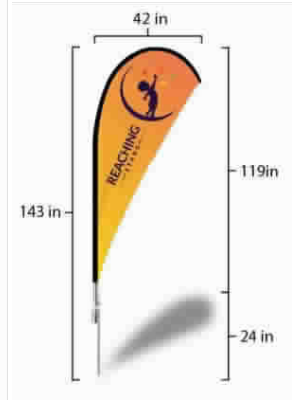

Feather Flags 2023.3

Large

with Full Color Printed Flag
price does not include Pole or Base

Flag w/Pole & Ground Stake
Single Reverse Print: \$232.48
Double Sided Print: \$332.77

Flag w/Pole & Ground Stake Quantity Discounts:
(must be same print):
(2) \$6.00 ea. (off reg. price)
(3-5) \$9.00 ea. (off reg. price)
(5-9) \$12.00 ea. (off reg. price)

Convex

Feather

Tear Drop

Flag Only:

*Single Reverse Print: \$172.77
*Double Sided Print: \$277.17

Flag Quantity Discount (must be same print):
(2) \$4.00 ea. (off reg. price)
(3-5) \$6.00 ea. (off reg. price)
(5-9) \$8.00 ea. (off reg. price)

Hardware:

Flag Pole & Ground Stake: \$96.00
Flag Pole (Only): \$48.00
Ground Stake (Only): \$48.00
Cross Base: \$89.00
Water Weight: \$55.00

Hardware Quantity Discounts: (must be same print):
(2) \$2.00 ea. (off reg. price)
(3-5) \$3.00 ea. (off reg. price)
(5-9) \$4.00 ea. (off reg. price)

Small

with Full Color Printed Flag

Flag w/Pole & Ground Stake:

***Single Reverse Print: \$219.98**

***Double Sided Print: \$314.57**

Flag w/Pole & Ground Stake Quantity Discounts:

(must be same print):

(2) \$6.00 ea. (off reg. price)