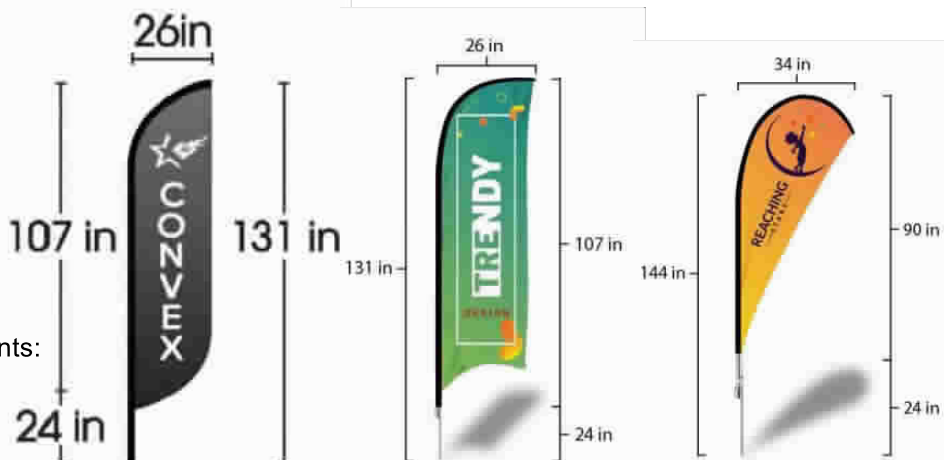

***Single Reverse Print: \$222.47**

***Double Sided Print: \$317.17**

Flag w/Pole & Ground Stake Quantity Discounts:

(must be same print):

(2) \$6.00 ea. (off reg. price)

(3-5) \$9.00 ea. (off reg. price)

(5-9) \$12.00 ea. (off reg. price)

Convex

Feather

Tear Drop

Flag Only:

***Single Reverse Print: \$167.37**

***Double Sided Print: \$265.97**

Flag Quantity Discount (must be same print):

(2) \$4.00 ea. (off reg. price)