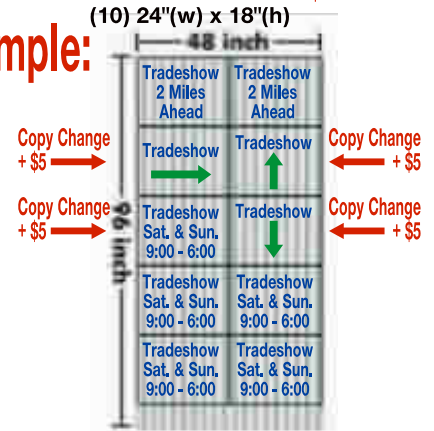

10mm Corrugated Plastic with Full Color (1 or 2 Sided, Same Price)

*Step 1: Pick A Size Below (Size you pick will determine the Number of Signs you get per sheet. Sheet Must be cut into One of the Sizes Below)

(1-19) \$11.89 ea.

(20+) \$11.39 ea.

Example:

*(1) Sheet (1 Message) \$199.00
 *No Addition Copy Changes +\$ 0.00
 *Sub Total \$199.00

Example:

*(1) Sheet (1 Message) \$199.00
 *(4) Addition Copy Changes +\$ 20.00
 *Sub Total \$219.00

(10) 24"(w) x 18"(h)

(8) 18"(w) x 24"(h)

(12) 24"(w) x 16"(h)

(8) 24"(w) x 24"(h)

(5) 24"(w) x 36"(h)

*We do NOT Recommend using Wire Stakes on this size.

(4) 36"(w) x 24"(h)

*We do NOT Recommend using Wire Stakes on this size.

(24) 24"(w) x 8"(h)

(32) 24"(w) x 6"(h)

10mm ($\approx 3/8''$)

SCHUBERT
ENTERPRISES, LLC

5109 Rt. 353, Salamanca, N.Y. 14779

Phone & Fax (716) 938-9034

www.schubertent.com

Economy Signs By The Sheet (Different Sizes, Different Copy): 2022.2