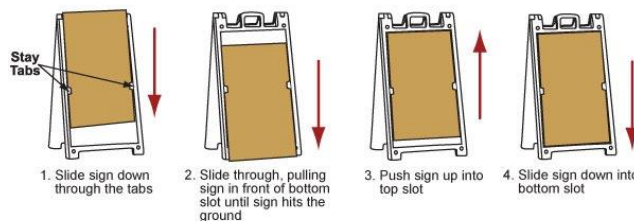

*Pricing in Yellow Below is for (1) A-Frame & (4) 2 Sided Signs (so you can have your message showing on both sides of the A-Frame & a 3 Additional Messages that you can Change To.

A-FRAME WITH 4 SIGN MESSAGES = (4) 2 Sided Sign

***These are Printed on a Flatbed Printing & are not laminated.**

***Price is for Simple Layouts.**

(1) Sheet = (4) 2 Sided Signs

2021.1 QUICK SIGN A-FRAME SIGN

- *Quick Sign is a Double Sided A-Frame Stand Made of Plastic.
- *A-Frame Available in White Only.
- *A-Frame Holds (2) 24”(w) x 18”(h) Signs.
- *Frame Size: 30.5” (w) x 26”(h)