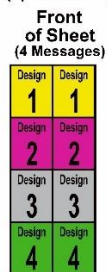

2021.1 SIMPO SQUARE A-FRAME SIGN

- *Simpo Square is a Double Sided A-Frame Stand
- *Made of Plastic.
- *A-Frame Available in White or Black.
- *A-Frame Holds (2) 24”(w) x 24”(h) Signs.
- *Frame Height: 32.3”(h)

SIMPO SQUARE A-FRAME & 1 MESSAGE (2 SIGNS)

- *Pricing in Green Below is for (1) A-Frame & (2) 1 Sided Signs.
- *We Print a Full Color Decal, Laminate It & Apply it to Corrugated Plastic.

A-FRAME WITH 2 SIGNS

(1) Simpo Square A-Frame			\$ 60.45
(2) 24" x 24" Corrugated Plastic Signs	\$ 52.09	ea. +	\$104.19
**SUB TOTAL (1) A-Frame & 2 Signs (1 Sided)			\$ 164.64

SIMPO SQUARE A-FRAME & 8 MESSAGES (8 SIGNS)

- *Pricing in Yellow Below is for (1) A-Frame & (8) 2 Sided Signs.
- *We have a Sheet of Corrugated Plastic Printed 2 Sides and then Cut into (8) (2 Sided) 24" x 24" Signs that give you 8 Messages that can be displayed on both sides of the A-Frame.
- *These are Printed on a Flatbed Printing & are Not Laminated.
- *Prices are for Simple Layouts.

A-FRAME WITH 10 SIGNS (2 Sided)

(1) Simpo Square A-Frame			\$ 60.45
(8) 24" x 24" Corrugated Plastic Signs (2 Sided)		+	\$171.00
**SUB TOTAL (1) A-Frame & 8 Signs (2 Sided)			\$ 231.45

(1) Sheet = (8) 2 Sided Signs