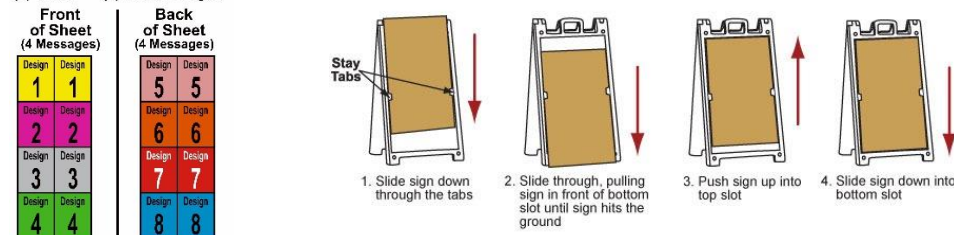

SIGNACADE A-FRAME & 8 MESSAGES (8 SIGNS)

- *Pricing in Yellow Below is for (1) A-Frame & (8) 2 Sided Signs.
- *We have a Sheet of Corrugated Plastic Printed 2 Sides and then Cut into (8) (2 Sided) 18” x 24” Signs that give you 8 Messages that can be displayed on both sides of the A-Frame.
- *These are Printed on a Flatbed Printing & are Not Laminated.
- *Prices are Simple Layouts.

A-FRAME WITH 10 SIGNS (2 Sided)

(1) Signacade MDX A-Frame			$ 97.77
(8) 24" x 18" Corrugated Plastic Signs (2 Sided)		+	$171.00
**SUB TOTAL (1) A-Frame & 8 Signs (2 Sided)			$ 268.77

(1) Sheet = (8) 2 Sided Signs