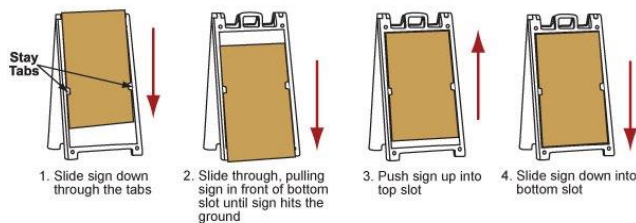

SOLD INDIVIDUALLY

		(1)	(2-3)	(4-5)	(6-9)	(10+)
Signicade Deluxe A-Frame	2' x 3'	$ 115.90	$ 111.26	$ 108.95	$ 106.63	$ 104.31
		(1)	(2-3)	(4-5)	(6-9)	(10+)
2' x 3' Corrugated Plastic Signs	(1 Sided)	$ 58.00	$ 56.00	$ 54.00	$ 53.00	$ 52.00
	(2 Sided)	$ 87.00	$ 86.80	$ 83.70	$ 82.15	$ 80.60