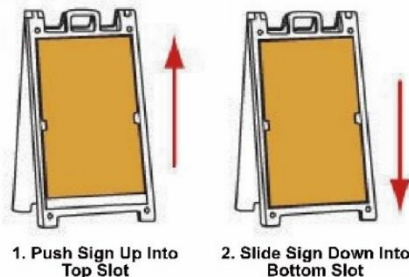

QUICK SIGN A-FRAME & 10 MESSAGES (10 SIGNS)

- *Pricing in **Yellow Below** is for (1) A-Frame & (10) 2 Sided Signs.
- *We have a Sheet of Corrugated Plastic Printed 2 Sides and then Cut into (10) (2 Sided) 24” x 18” Signs that give you 10 Messages that can be displayed on both sides of the A-Frame.
- *These are Printed on a Flatbed Printing & are Not Laminated.

A-FRAME WITH 10 SIGNS (2 Sided)

(1) Quick Sign A-Frame			$ 71.78
(10) 24" x 18" Corrugated Plastic Signs (2 Sided)		+	$181.00
**SUB TOTAL (1) A-Frame & 10 Signs (2 Sided)			$ 252.78

(1) Sheet = (10) 2 Sided Signs

Front of Sheet (5 Messages)		Back of Sheet (5 Messages)	
Design 1	Design 1	Design 6	Design 6
Design 2	Design 2	Design 7	Design 7
Design 3	Design 3	Design 8	Design 8
Design 4	Design 4	Design 9	Design 9
Design 5	Design 5	Design 10	Design 10