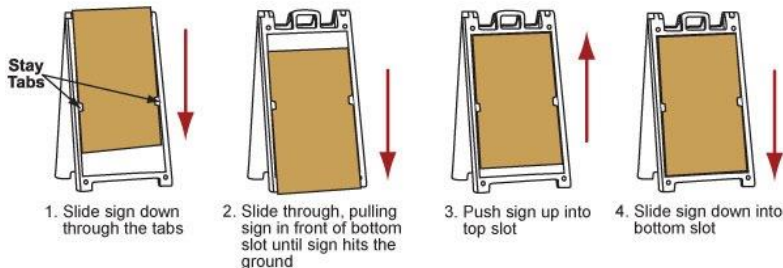

THE BILLBOARD A-FRAME & 2 MESSAGES (2 SIGNS)

- *Pricing in **Yellow Below** is for (1) A-Frame & (2) 2 Sided Signs.
- *We have a **Sheet of Corrugated Plastic Printed 2 Sides and then Cut into (2) (2 Sided) 3' x 4' Signs that give you 2 Messages that can be displayed on both sides of the A-Frame.**
- *These are Printed on a Flatbed Printing & are Not Laminated.

A-FRAME WITH 10 SIGNS (2 Sided)

(1) The Billboard A-Frame			$ 501.10
(2) 3' x 4' Corrugated Plastic Signs (2 Sided)		+	$141.00
**SUB TOTAL (1) A-Frame & 2 Signs (2 Sided)			$ 642.10