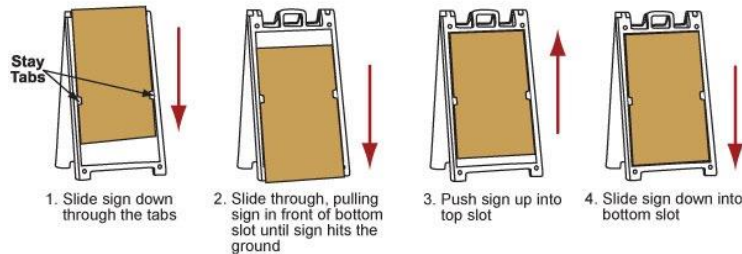

2021.1 SIMPO SQUARE A-FRAME SIGN

- *Simpo Square is a Double Sided A-Frame Stand
- *Made of Plastic.
- *A-Frame Available in White or Black.
- *A-Frame Holds (2) 24”(w) x 24”(h) Signs.
- *Frame Height: 32.3”(h)

SIMPO SQUARE A-FRAME & 1 MESSAGE (2 SIGNS)

- *Pricing in Green Below is for (1) A-Frame & (2) 1 Sided Signs.
- *We Print a Full Color Decal, Laminate It & Apply it to Corrugated Plastic.

A-FRAME WITH 2 SIGNS

(1) Simpo Square A-Frame			$ 60.45
(2) 24" x 24" Corrugated Plastic Signs	$ 52.09	ea. +	$104.19
**SUB TOTAL (1) A-Frame & 2 Signs (1 Sided)			$ 164.64

SIMPO SQUARE A-FRAME & 8 MESSAGES (8 SIGNS)

- *Pricing in Yellow Below is for (1) A-Frame & (8) 2 Sided Signs.
- *We have a Sheet of Corrugated Plastic Printed 2 Sides and then Cut into (8) (2 Sided) 24" x 24" Signs that give you 8 Messages that can be displayed on both sides of the A-Frame.
- *These are Printed on a Flatbed Printing & are Not Laminated.
- *Prices are for Simple Layouts.

A-FRAME WITH 10 SIGNS (2 Sided)

(1) Simpo Square A-Frame			$ 60.45
(8) 24" x 24" Corrugated Plastic Signs (2 Sided)		+	$171.00
**SUB TOTAL (1) A-Frame & 8 Signs (2 Sided)			$ 231.45

(1) Sheet = (8) 2 Sided Signs