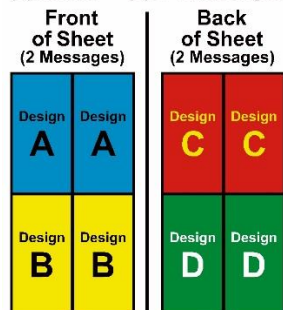

ECONO CLASSIC A-FRAME & 4 MESSAGES (4 SIGNS)

- *Pricing in Yellow Below is for (1) A-Frame & (4) 2 Sided Signs.
- *We have a Sheet of Corrugated Plastic Printed 2 Sides and then Cut into (4) (2 Sided) 24" x 36" Signs that give you 4 Messages that can be displayed on both sides of the A-Frame.
- *These are Printed on a Flatbed Printing & are Not Laminated.

A-FRAME WITH 10 SIGNS (2 Sided)

(1) Econo Classic A-Frame			$ 117.60
(4) 24" x 36" Corrugated Plastic Signs (2 Sided)		+	$151.00
**SUB TOTAL (1) A-Frame & 4 Signs (2 Sided)			$ 268.60

(1) Sheet = (4) 2 Sided Signs