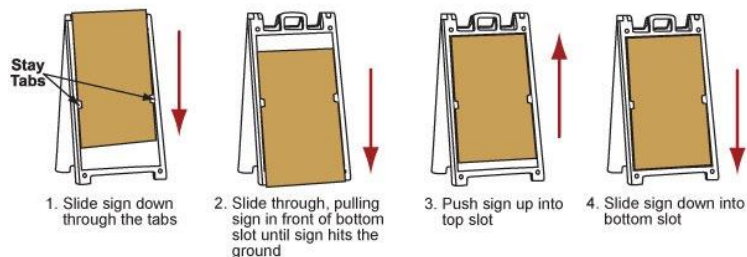

SIMPO SIGN II A-FRAME & 6 MESSAGES (6 SIGNS)

- *Pricing in Yellow Below is for (1) A-Frame & (6) 2 Sided Signs.
- *We have a Sheet of Corrugated Plastic Printed 2 Sides and then Cut into (6) (2 Sided) 22" x 28" Signs that give you 6 Messages that can be displayed on both sides of the A-Frame.
- *These are Printed on a Flatbed Printing & are Not Laminated.

A-FRAME WITH 6 SIGNS (2 Sided)

(1) Simpo Sign II A-Frame			$ 85.59
(6) 22" x 28" Corrugated Plastic Signs (2 Sided)		+	$161.00
**SUB TOTAL (1) A-Frame & 6 Signs (2 Sided)			$ 246.59

(1) Sheet = (6) 2 Sided Signs

Front of Sheet (3 Messages)		Back of Sheet (3 Messages)	
Design 1	Design 1	Design 4	Design 4
Design 2	Design 2	Design 5	Design 5
Design 3	Design 3	Design 6	Design 6