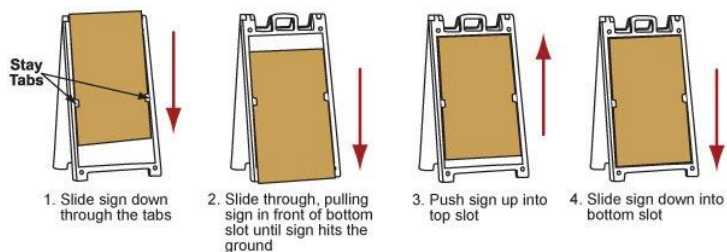

ECONO CLASSIC A-FRAME & 4 MESSAGES (4 SIGNS)

- *Pricing in Yellow Below is for (1) A-Frame & (4) 2 Sided Signs.
- *We have a Sheet of Corrugated Plastic Printed 2 Sides and then Cut into (4) (2 Sided) 24" x 36" Signs that give you 4 Messages that can be displayed on both sides of the A-Frame.
- *These are Printed on a Flatbed Printing & are Not Laminated.

A-FRAME WITH 10 SIGNS (2 Sided)

(1) Econo Classic A-Frame			$ 117.60
(4) 24" x 36" Corrugated Plastic Signs (2 Sided)		+	$151.00
**SUB TOTAL (1) A-Frame & 4 Signs (2 Sided)			$ 268.60

(1) Sheet = (4) 2 Sided Signs