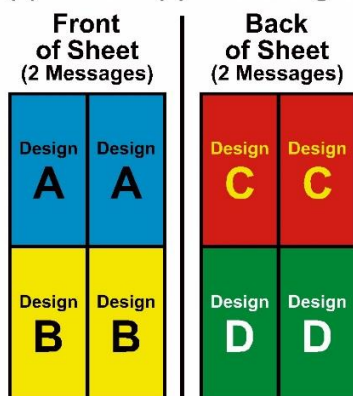

*Pricing in Yellow Below is for (1) A-Frame & (4) 2 Sided Signs (so you can have your message showing on both sides of the A-Frame & a 3 Additional Messages that you can Change To.

A-FRAME WITH 4 SIGN MESSAGES = (4) 2 Sided Sign

(1) Signacade Deluxe A-Frame		\$ 115.90
(1) Sheet= (4) 2' x 3' Corrugated Plastic Signs (2 Sided)	+	\$151.00
**SUB TOTAL (1) A-Frame & (4) Messages (2 Sided Signs)		\$ 266.90

***We have a Sheet of Corrugated Plastic Printed 2 Sides and then Cut into (4) (2 Sided) 2' x 3' Signs that give you 4 Messages that can be displayed on both sides of the A-Frame.**

***These are Printed on a Flatbed Printing & are not laminated.**

***Price is for Simple Layouts.**

(1) Sheet = (4) 2 Sided Signs

2021.1 QUICK SIGN A-FRAME SIGN

- *Quick Sign is a Double Sided A-Frame Stand Made of Plastic.
- *A-Frame Available in White Only.
- *A-Frame Holds (2) 24”(w) x 18”(h) Signs.
- *Frame Size: 30.5” (w) x 26”(h)