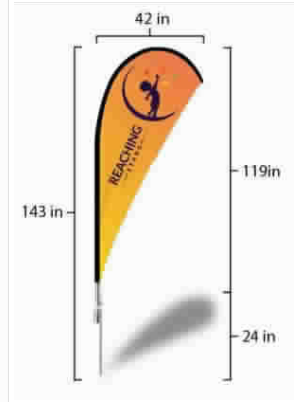

Feather Flags 2023.2

Large

with Full Color Printed Flag

price does not include Pole or Base

Flag w/Pole & Ground Stake

Single Reverse Print: \$232.48

Double Sided Print: \$332.77

Flag w/Pole & Ground Stake Quantity Discounts:
(must be same print):

(2) \$6.00 ea. (off reg. price)

(3-5) \$9.00 ea. (off reg. price)

(5-9) \$12.00 ea. (off reg. price)

Convex

Feather

Tear Drop

Flag Only:

*Single Reverse Print: \$172.77

*Double Sided Print: \$277.17

Flag Quantity Discount (must be same print):

(2) \$4.00 ea. (off reg. price)

(3-5) \$6.00 ea. (off reg. price)

(5-9) \$8.00 ea. (off reg. price)

Hardware:

Flag Pole & Ground Stake: \$96.00

Flag Pole (Only): \$48.00

Ground Stake (Only): \$48.00

Cross Base: \$89.00

Water Weight: \$55.00

Hardware Quantity Discounts: (must be same print):

(2) \$2.00 ea. (off reg. price)

(3-5) \$3.00 ea. (off reg. price)