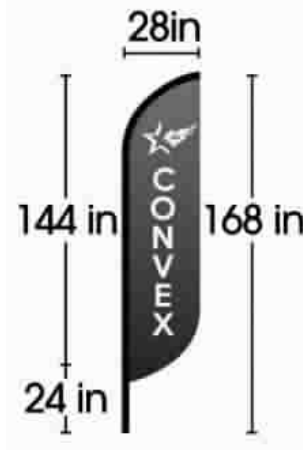

Flag Pole (Only): \$48.00

Ground Stake (Only): \$48.00

Cross Base: \$89.00

Water Weight: \$55.00

Hardware Quantity Discounts: (must be same print):

(2) \$2.00 ea. (off reg. price)

(3-5) \$3.00 ea. (off reg. price)

(5-9) \$4.00 ea. (off reg. price)

Ground Stake

Flag Pole

Water Bag

Cross Base

Single Reverse Print

Double Sided Print

Feather Flags 2023.1

Large

with Full Color Printed Flag
price does not include Pole or Base

Flag w/Pole & Ground Stake
Single Reverse Print: \$232.48
Double Sided Print: \$332.77

Flag w/Pole & Ground Stake Quantity Discounts:
(must be same print):
(2) \$6.00 ea. (off reg. price)
(3-5) \$9.00 ea. (off reg. price)
(5-9) \$12.00 ea. (off reg. price)