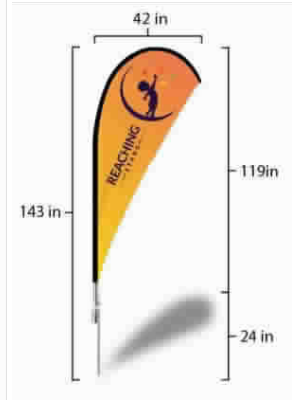

(5-9) \$4.00 ea. (off reg. price)

Ground Stake

Flag Pole

Water Bag

Cross Base

Single Reverse Print

Double Sided Print

Feather Flags 2023.1

Large

with Full Color Printed Flag
price does not include Pole or Base

Flag w/Pole & Ground Stake
Single Reverse Print: \$232.48
Double Sided Print: \$332.77

Flag w/Pole & Ground Stake Quantity Discounts:
(must be same print):
(2) \$6.00 ea. (off reg. price)
(3-5) \$9.00 ea. (off reg. price)
(5-9) \$12.00 ea. (off reg. price)

Convex

Feather

Tear Drop

Flag Only:

*Single Reverse Print: \$172.77
*Double Sided Print: \$277.17

Flag Quantity Discount (must be same print):
(2) \$4.00 ea. (off reg. price)
(3-5) \$6.00 ea. (off reg. price)
(5-9) \$8.00 ea. (off reg. price)