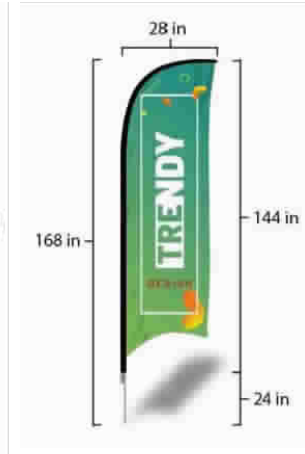

Flag Pole (Only): \$48.00

Ground Stake (Only): \$48.00

Cross Base: \$89.00

Water Weight: \$55.00

Hardware Quantity Discounts: (must be same print):

(2) \$2.00 ea. (off reg. price)

(3-5) \$3.00 ea. (off reg. price)

(5-9) \$4.00 ea. (off reg. price)

Ground Stake

Flag Pole

Water Bag

Cross Base

Single Reverse Print

Double Sided Print

Feather Flags 2023.1

Large

with Full Color Printed Flag
price does not include Pole or Base

Flag w/Pole & Ground Stake
Single Reverse Print: \$232.48
Double Sided Print: \$332.77

Flag w/Pole & Ground Stake Quantity Discounts:
(must be same print):
(2) \$6.00 ea. (off reg. price)
(3-5) \$9.00 ea. (off reg. price)
(5-9) \$12.00 ea. (off reg. price)

Convex

Feather

Tear Drop

Flag Only:

*Single Reverse Print: \$172.77
*Double Sided Print: \$277.17

Flag Quantity Discount (must be same print):
(2) \$4.00 ea. (off reg. price)
(3-5) \$6.00 ea. (off reg. price)
(5-9) \$8.00 ea. (off reg. price)