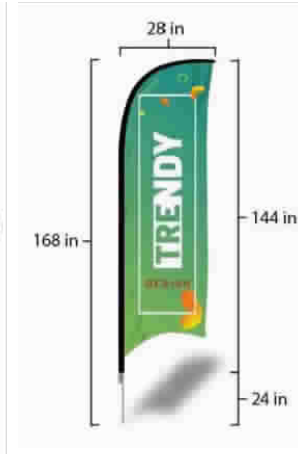

Feather Flags 2023.2

Large

with Full Color Printed Flag

price does not include Pole or Base

Flag w/Pole & Ground Stake

Single Reverse Print: \$232.48

Double Sided Print: \$332.77

Flag w/Pole & Ground Stake Quantity Discounts:
(must be same print):

(2) \$6.00 ea. (off reg. price)

(3-5) \$9.00 ea. (off reg. price)

(5-9) \$12.00 ea. (off reg. price)

Convex

Feather

Tear Drop

Flag Only:

*Single Reverse Print: \$172.77