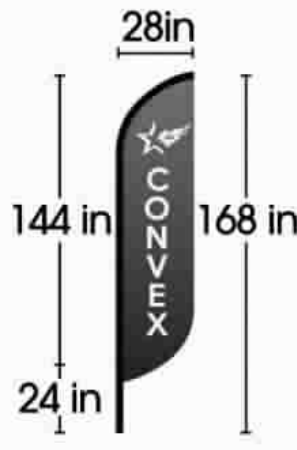

Feather Flags 2023.2

Large

with Full Color Printed Flag

price does not include Pole or Base

Flag w/Pole & Ground Stake

Single Reverse Print: \$232.48

Double Sided Print: \$332.77

Flag w/Pole & Ground Stake Quantity Discounts:
(must be same print):

(2) \$6.00 ea. (off reg. price)

(3-5) \$9.00 ea. (off reg. price)

(5-9) \$12.00 ea. (off reg. price)

Convex

Feather

Tear Drop

Flag Only:

*Single Reverse Print: \$172.77