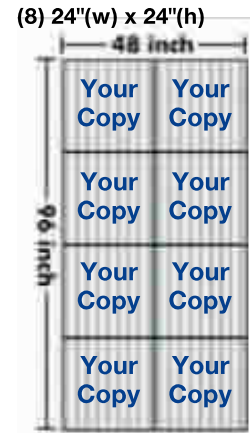

4mm Corrugated Plastic with Full Color (1 or 2 Sided, Same Price)

*Step 1: Pick A Size Below (Size you pick will determine the Number of Signs you get per sheet. Sheet Must be cut into One of the Sizes Below)

*Pricing: \$152.00 per sheet (Simple Layout) Includes 1 Message

*Add \$6.00 ea. additional Simple Copy Change

*Elaborate Layout &/or Extensive Wording will Cost More (Get a Quote)

Wire Stakes

(1-19) \$2.48 ea.
 (20-99) \$2.00 ea.
 (100+) \$1.52 ea.

Example: (1) Sheet (1 Message) \$152.00
 *No Addition Copy Changes +\$ 0.00
 *Sub Total \$152.00

(10) 24"(w) x 18"(h)

Example: (1) Sheet (1 Message) \$152.00
 *(4) Addition Copy Changes +\$ 24.00
 *Sub Total \$176.00

(10) 24"(w) x 18"(h)

(5) 24"(w) x 36"(h)
 *We do NOT Recommend using Wire Stakes on this size.

(4) 36"(w) x 24"(h)
 *We do NOT Recommend using Wire Stakes on this size.

(24) 24"(w) x 8"(h)

(32) 24"(w) x 6"(h)